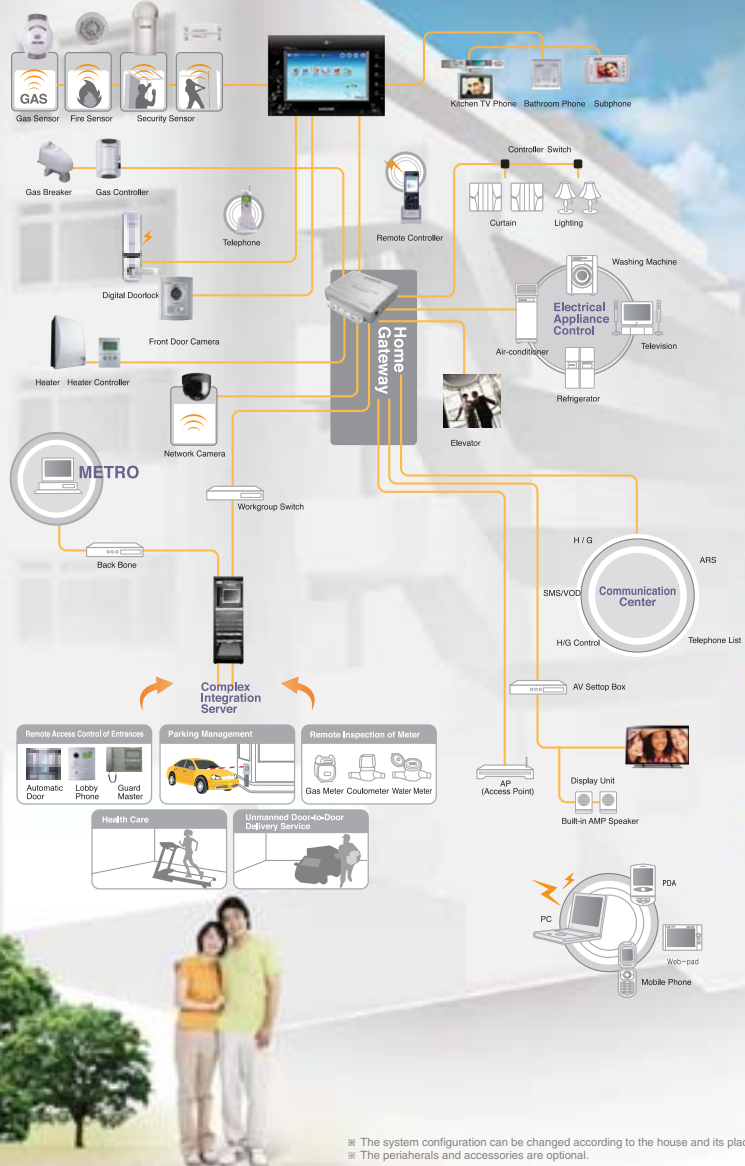

Home Network Type I

High-end Home Network Solution

Chiefly composed of main display (KHN-880 / 870 / 671 Wall-pad) and the home gateway comprehending inside and outside homenetwork, KOCOM high-end Home Network Solution wholly provides major services indispensable for realizing highly elegant intelligent home.

Wall-Pad Home Network

Gateway Home Network