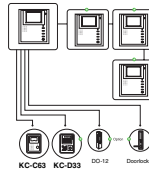

Videophone

Bus Type Multi-Entry System Home Videophone