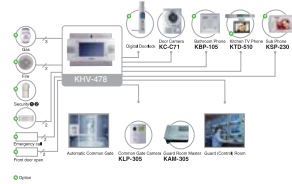

Home Automation

Hands Free Type Home Automation

Hands Free Type KOHV-478

Sub Phone & Kitchen TV Phone Home Automation

Sub Videophone KSP-230

Sub Videophone KSP-270

Kitchen TV Phone KTD-510 / 512

Door Lock Home Automation

I-Button Key Type KDL-T1

RF Card Type KDL-F1

Finger Print Type KDL-F1

Hands Free Type KOHV-458 / KCV-358

Lobby Phone & Guard Master Home Automation

KLP-305

KAM-305

Bathroom Phone Home Automation

Bathroom Phone

KBP-105

Handset Type Security Phone Home Videophone

KCV-802R / D802R