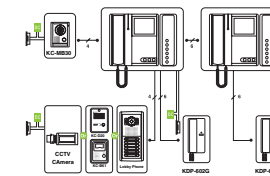

Memory & B/W Type Home Videophone