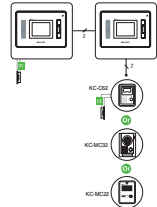

B/W Type Phone
KVM-604

2 Wire Color Hands Free Type Home Videophone