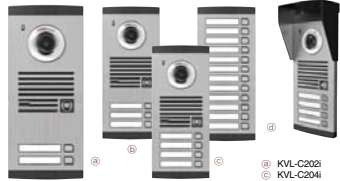

2 Wire Home Videophone
KCV-352 / D352

2 Wire Multi-Entry Panel Home Videophone

Survivor
KVL-SV30

Multi-entry Type
KVL-C202i / C203i / C204i / KEL-212

Door Camera Home Videophone

Color Door Camera

B/W Door Camera