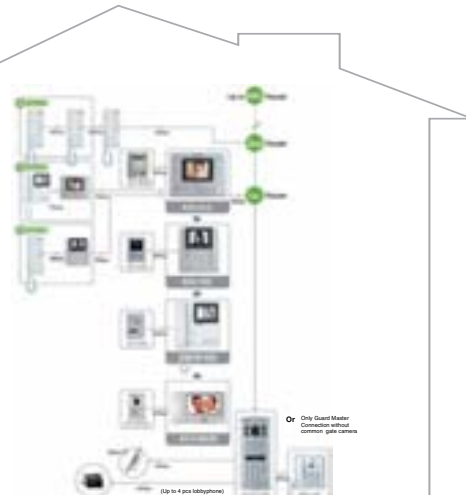

Videophone

Bus Type Multi-Entry System Home Videophone

Bus Type Multi-Entry System Home Videophone

1. **Normal Lens Type**
   Common gate camera
2. ⓐ KLP-C100(Color) / 100(B/W)
   - ⓑ KLP-C104(Color) / 104(B/W)
   - ⓒ KLP-C108(Color) / 108(B/W)
   - ⓓ KLP-C112(Color) / 112(B/W)

1. **Pinhole Lens Type**
   Common gate camera
2. ⓐ KLP-P100(B/W)
   - ⓑ KLP-P104(B/W)
   - ⓒ KLP-P108(B/W)
   - ⓓ KLP-P112(B/W)