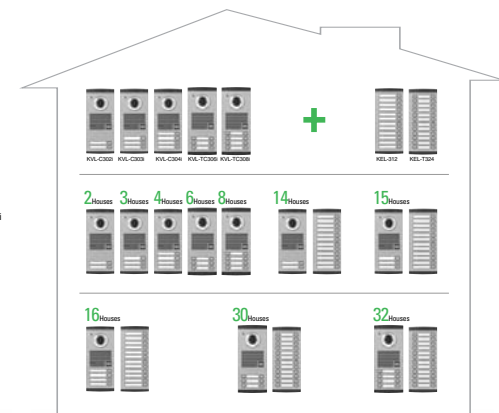

Videophone

Bus Type Multi-Entry System Home Videophone

Bus Type Multi-Entry System Home Videophone

1. **Normal Lens Type**
   Common gate camera
2. ⓐ KLP-C100(Color) / 100(B/W)
   - ⓑ KLP-C104(Color) / 104(B/W)
   - ⓒ KLP-C108(Color) / 108(B/W)
   - ⓓ KLP-C112(Color) / 112(B/W)

1. **Pinhole Lens Type**
   Common gate camera
2. ⓐ KLP-P100(B/W)
   - ⓑ KLP-P104(B/W)
   - ⓒ KLP-P108(B/W)
   - ⓓ KLP-P112(B/W)

[Accessory]

Handset Type Home Videophone

1. **Color Handset Type**
   KCV-801R / D801R / 801 / D801
2. 7 inch Color LCD
   - LED Indication in Conditions
   - 4 Melody Selection
   - OSD Menu Control
   - PIR Sensor Camera & CCTV Camera Connection
   - CCTV Monitoring Mode
   - Built 128 Cut Images Memory (KCV-801R, KCV-D801R)
   - Auto Record in Absence Mode (KCV-801R, KCV-D801R)
   - Up to 2 Monitor & 2 Audio Sub Phone with 2 Cameras Connection
   - Internal Call & Conversation between Extended Indoor Units
   - AC Type : KCV-801R, KCV-801
   - DC Type : KCV-D801R, KCV-D801

Memory & B/W Type Home Videophone

1. **Sub Audio Phone**
   KDP-602G
2. Extension Sub Doorphone
   - Audio Conversation with Door Camera
   - Internal Call & Conversation
   - Door Open

Multi-Entry Panel Home Videophone

1. **Multi-entry Type**
   KVL-C302i / C303i / C304i / TC306i / KVL-TC308i / KEL-312 / T324