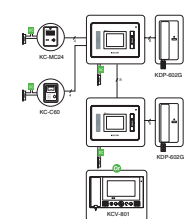

Videophone

Bus Type Multi-Entry System Home Videophone

Bus Type Multi-Entry System Home Videophone

1. **Normal Lens Type**
   Common gate camera
2. ⓐ KLP-C100(Color) / 100(B/W)
   - ⓑ KLP-C104(Color) / 104(B/W)
   - ⓒ KLP-C108(Color) / 108(B/W)
   - ⓓ KLP-C112(Color) / 112(B/W)

1. **Pinhole Lens Type**
   Common gate camera
2. ⓐ KLP-P100(B/W)
   - ⓑ KLP-P104(B/W)
   - ⓒ KLP-P108(B/W)
   - ⓓ KLP-P112(B/W)

[Accessory]

Handset Type Home Videophone

1. **Color Handset Type**
   KCV-801R / D801R / 801 / D801
2. 7 inch Color LCD
   - LED Indication in Conditions
   - 4 Melody Selection
   - OSD Menu Control
   - PIR Sensor Camera & CCTV Camera Connection
   - CCTV Monitoring Mode
   - Built 128 Cut Images Memory (KCV-801R, KCV-D801R)
   - Auto Record in Absence Mode (KCV-801R, KCV-D801R)
   - Up to 2 Monitor & 2 Audio Sub Phone with 2 Cameras Connection
   - Internal Call & Conversation between Extended Indoor Units
   - AC Type : KCV-801R, KCV-801
   - DC Type : KCV-D801R, KCV-D801

Memory & B/W Type Home Videophone

1. **Sub Audio Phone**
   KDP-602G
2. Extension Sub Doorphone
   - Audio Conversation with Door Camera
   - Internal Call & Conversation
   - Door Open

Multi-Entry Panel Home Videophone

1. **Multi-entry Type**
   KVL-C302i / C303i / C304i / TC306i / KVL-TC308i / KEL-312 / T324