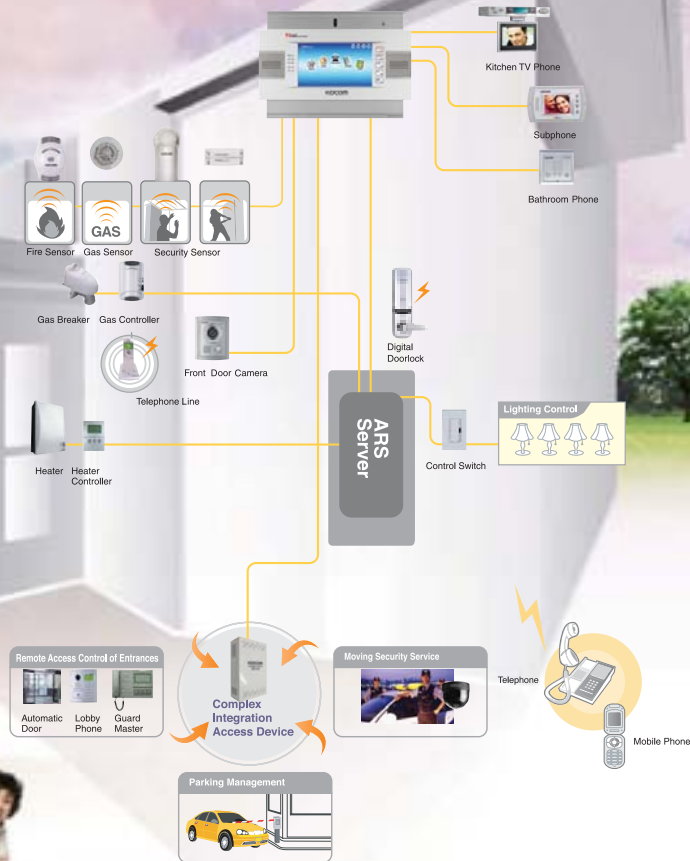

Home Network Type II

General Home Network Solution

This solution is a cost-effective home network solution which is equipped with all basic functions for home automation around home security.

Controller & Switch

Home Network

KAR-4000

KSR-4200 / 4301 / 4300

KP-IR100 / RH29

KV-3011 / 3012

KV-5014 / KV-5021 / 5022

KV-0404

KL-0400 / 0800

KSR-800

KIP-305

Security Sensor & Gas Controller

Dead Bolt Lock