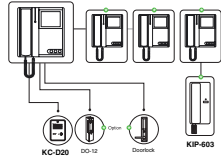

Videophone

Bus Type Multi-Entry System Home Videophone