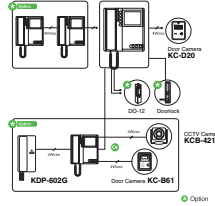

B/W Handset Type Home Videophone

Memory Type Phone
KVM-524RG

- 4" CRT B/W VDP
- 64 cut memory VDP
- Internal call & conversation function between extended indoor units in a house
- Door open function
- KVM-524RG : AC type
- 2 Camera connection