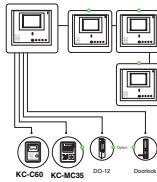

Videophone

Bus Type Multi-Entry System Home Videophone