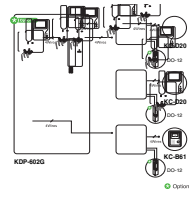

B/W Handset Type Home Videophone

Memory Type Phone
KVM-524RG

- 4" CRT B/W VDP
- 64 cut memory VDP
- Internal call & conversation function between extended indoor units in a house
- Door open function
- KVM-524RG : AC type
- 2 Camera connection

B/W Type Phone
KVM-604

2 Wire Color Hands Free Type Home Videophone

2 Wire Home Videophone
KCV-352 / D352

2 Wire Multi-Entry Panel Home Videophone

Multi-entry Type
KVL-C202i / C203i / C204i / KEL-212

Door Camera Home Videophone

Color Door Camera

B/W Door Camera

Doorphone · Interphone

Multiple & Single Doorphone Doorphone & Interphone

Multiple Doorphone
KIP-603/KIP-100/104/108/112

Multiple Doorphone
KDP-205/KLP-1000

Doorphone
KIP-222/KDP-602A/D

Doorphone Doorphone & Interphone

Doorphone
DP-203HA / KDP-501A / KDP-601A

Outdoor Panel Series Doorphone & Interphone

**MSD-1B/2B
MSD-3B/4B**

- Aluminum outdoor panel
- 1 house (MSD-1B)
- Up to 2 house (MSD-2B)
- Up to 3 house (MSD-3B)
- Up to 4 house (MSD-4B)

KC-MD12/14

- Rain proof, metal anti vandal proof
- Flush & surface mounting
- Up to 2 house (KC-MD12)
- Up to 4 house (KC-MD14)

Interphone Doorphone & Interphone

Interphone
IP-201P / KIP-501P / KIP-601P

Multiple Interphone Doorphone & Interphone

Interphone
KIP-612ML / IP-200PC

KIP-611PG
KIP-605PG
DS-4M

Multiple Interphone
KIP-611PG / 605PG