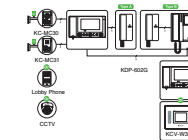

[Accessory]

Handset Type Home Videophone

1. **Color Handset Type**
   KCV-801R / D801R / 801 / D801
2. 7 inch Color LCD
   - LED Indication in Conditions
   - 4 Melody Selection
   - OSD Menu Control
   - PIR Sensor Camera & CCTV Camera Connection
   - CCTV Monitoring Mode
   - Built 128 Cut Images Memory (KCV-801R, KCV-D801R)
   - Auto Record in Absence Mode (KCV-801R, KCV-D801R)
   - Up to 2 Monitor & 2 Audio Sub Phone with 2 Cameras Connection
   - Internal Call & Conversation between Extended Indoor Units
   - AC Type : KCV-801R, KCV-801
   - DC Type : KCV-D801R, KCV-D801