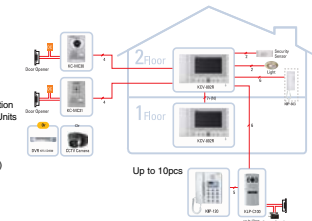

Home Automation

Hands Free Type Home Automation

Hands Free Type KOHV-478

Sub Phone & Kitchen TV Phone Home Automation

Sub Videophone KSP-230

Sub Videophone KSP-270

Kitchen TV Phone KTD-510 / 512

Door Lock Home Automation

I-Button Key Type KDL-T1

RF Card Type KDL-F1

Finger Print Type KDL-F1

Hands Free Type KOHV-458 / KCV-358

Lobby Phone & Guard Master Home Automation

KLP-305

KAM-305

Bathroom Phone Home Automation

Bathroom Phone

KBP-105

Handset Type Security Phone Home Videophone

KCV-802R / D802R

Up to 10pcs