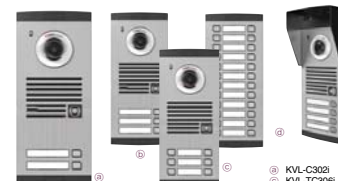

Multi-Entry Panel Home Videophone

1. **Multi-entry Type**
   KVL-C302i / C303i / C304i / TC306i / KVL-TC308i / KEL-312 / T324