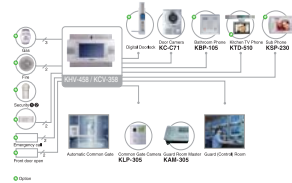

Hands Free Type KOHV-458 / KCV-358